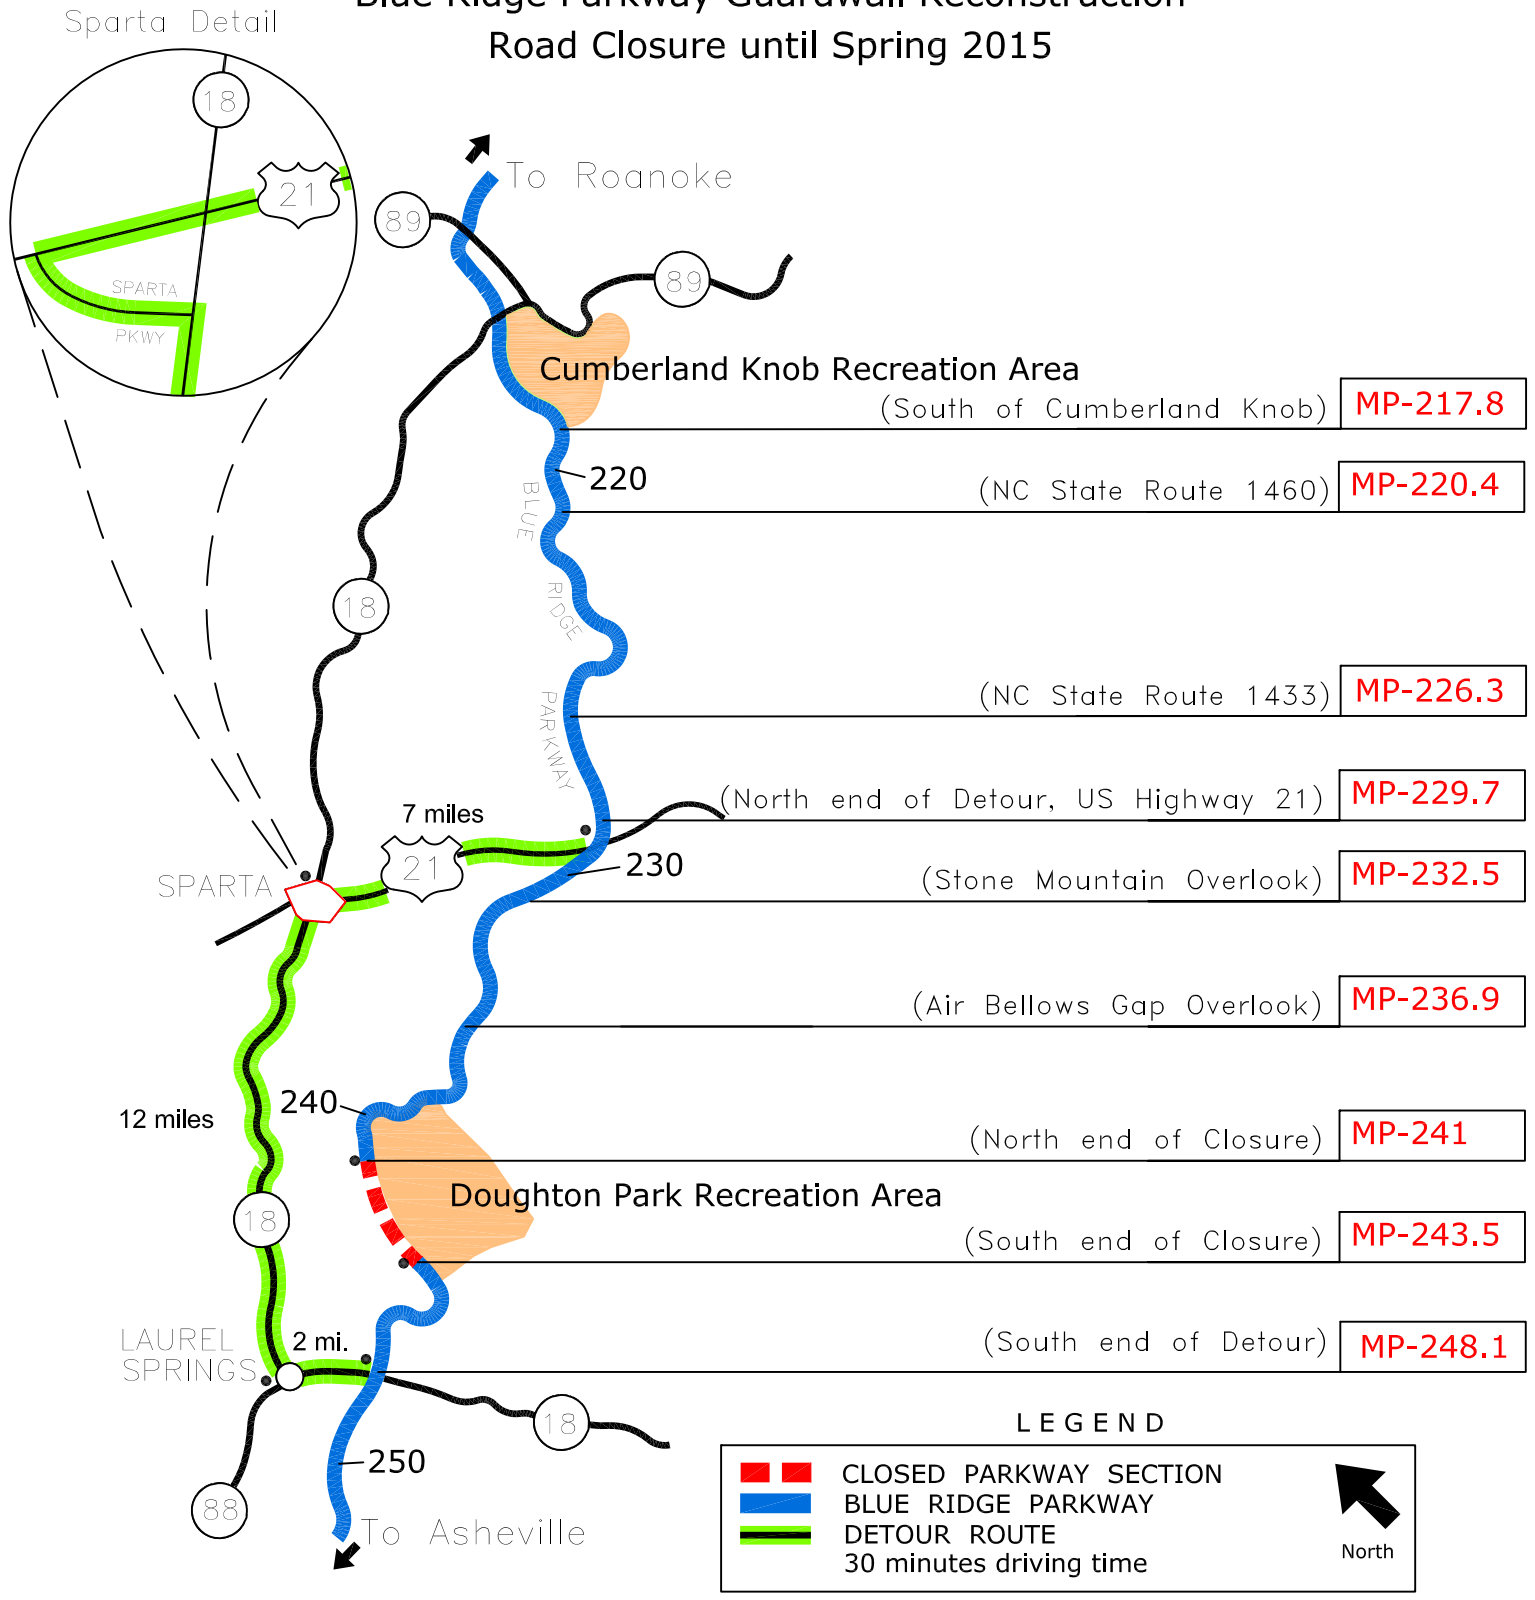

Detour Map

Blue Ridge Parkway Guardwall Reconstruction

Road Closure until Spring 2015

Call (828)298-0398 for most current updates
or check our website at www.nps.gov/blri