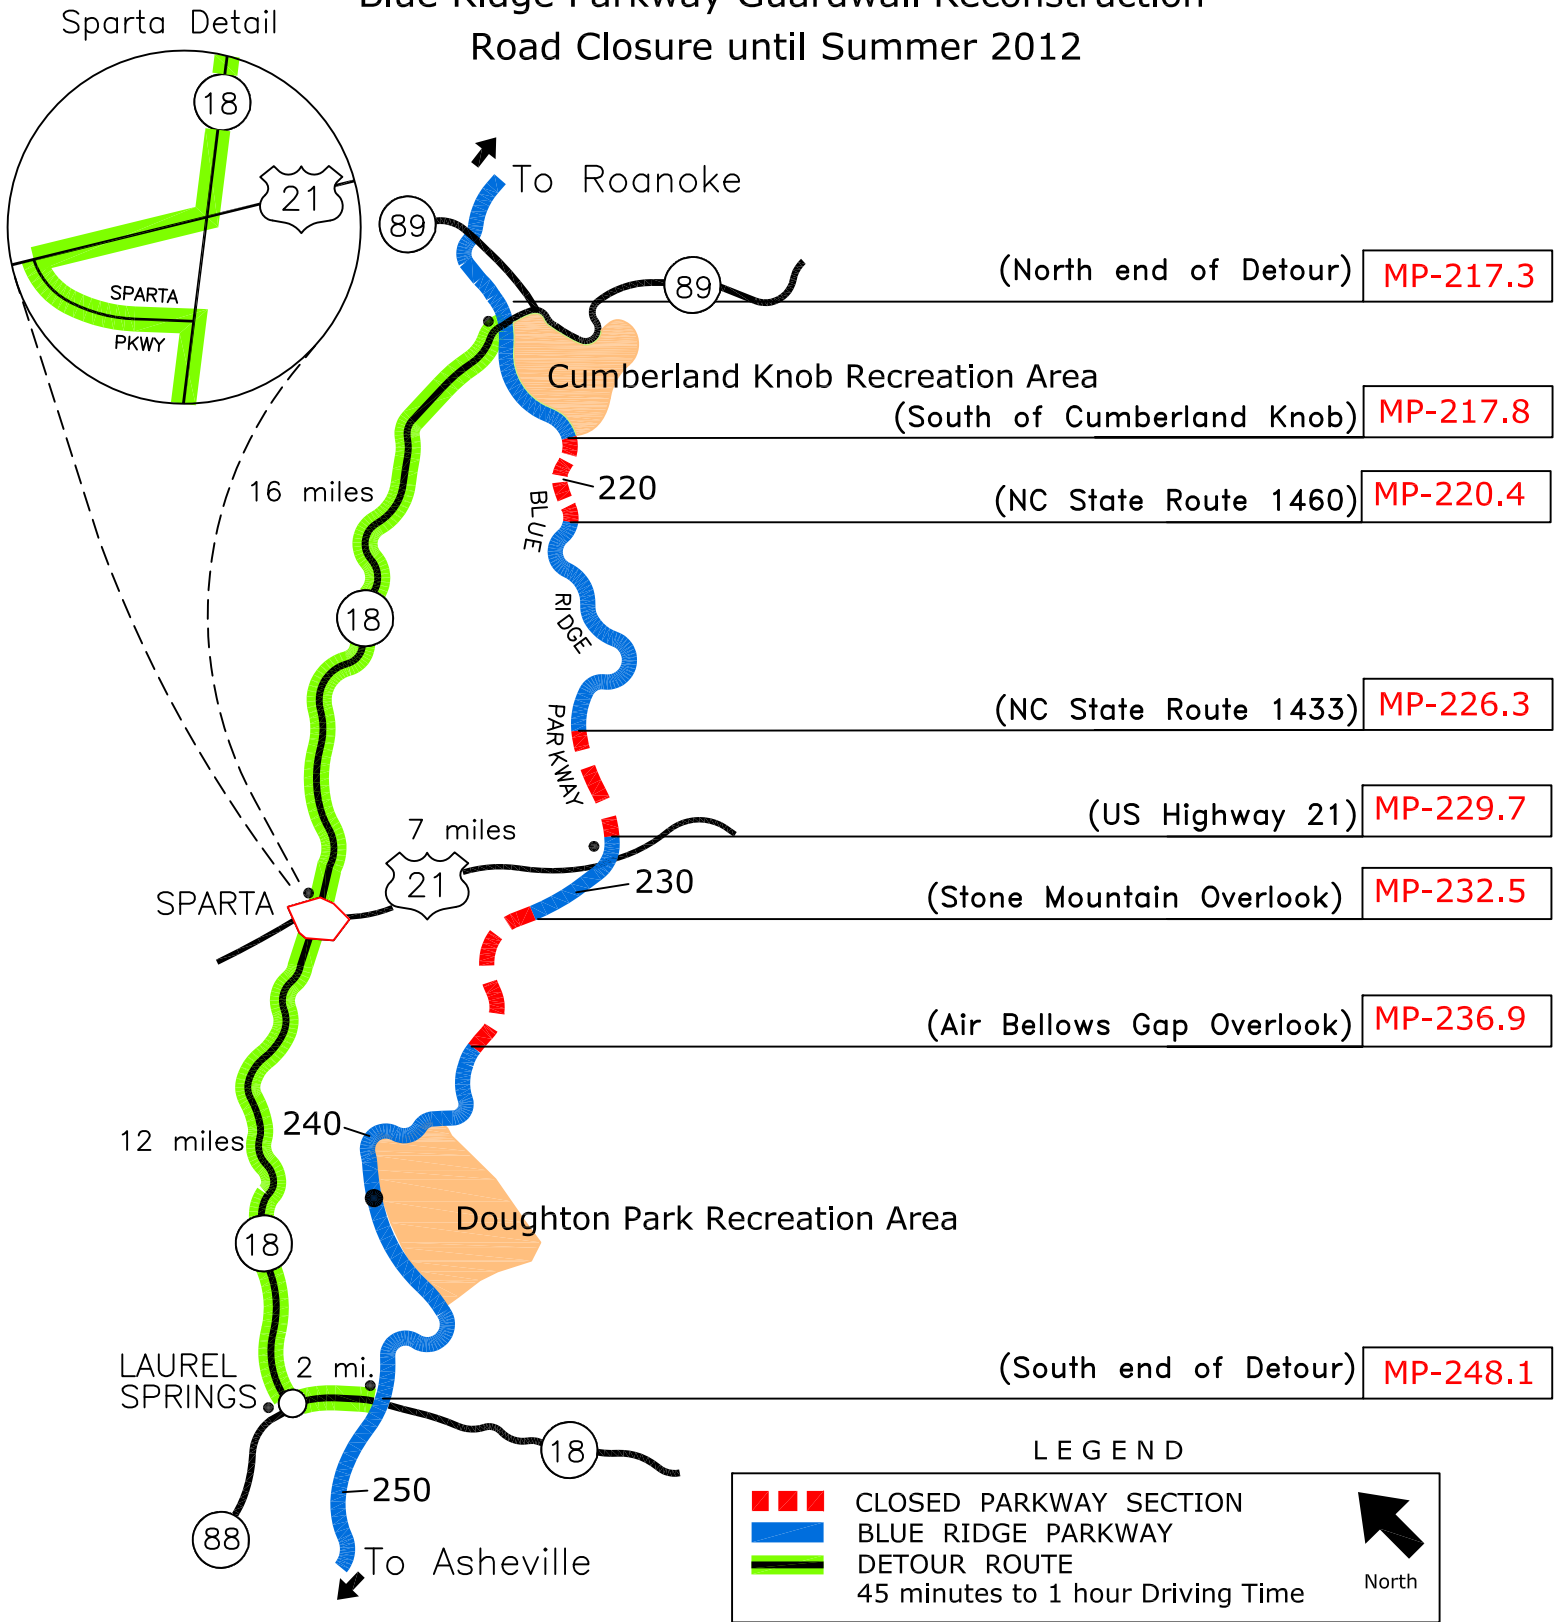

Detour Map

Blue Ridge Parkway Guardwall Reconstruction Road Closure until Summer 2012

Call (828)298-0398 for most current updates
or check our website at www.nps.gov/blri